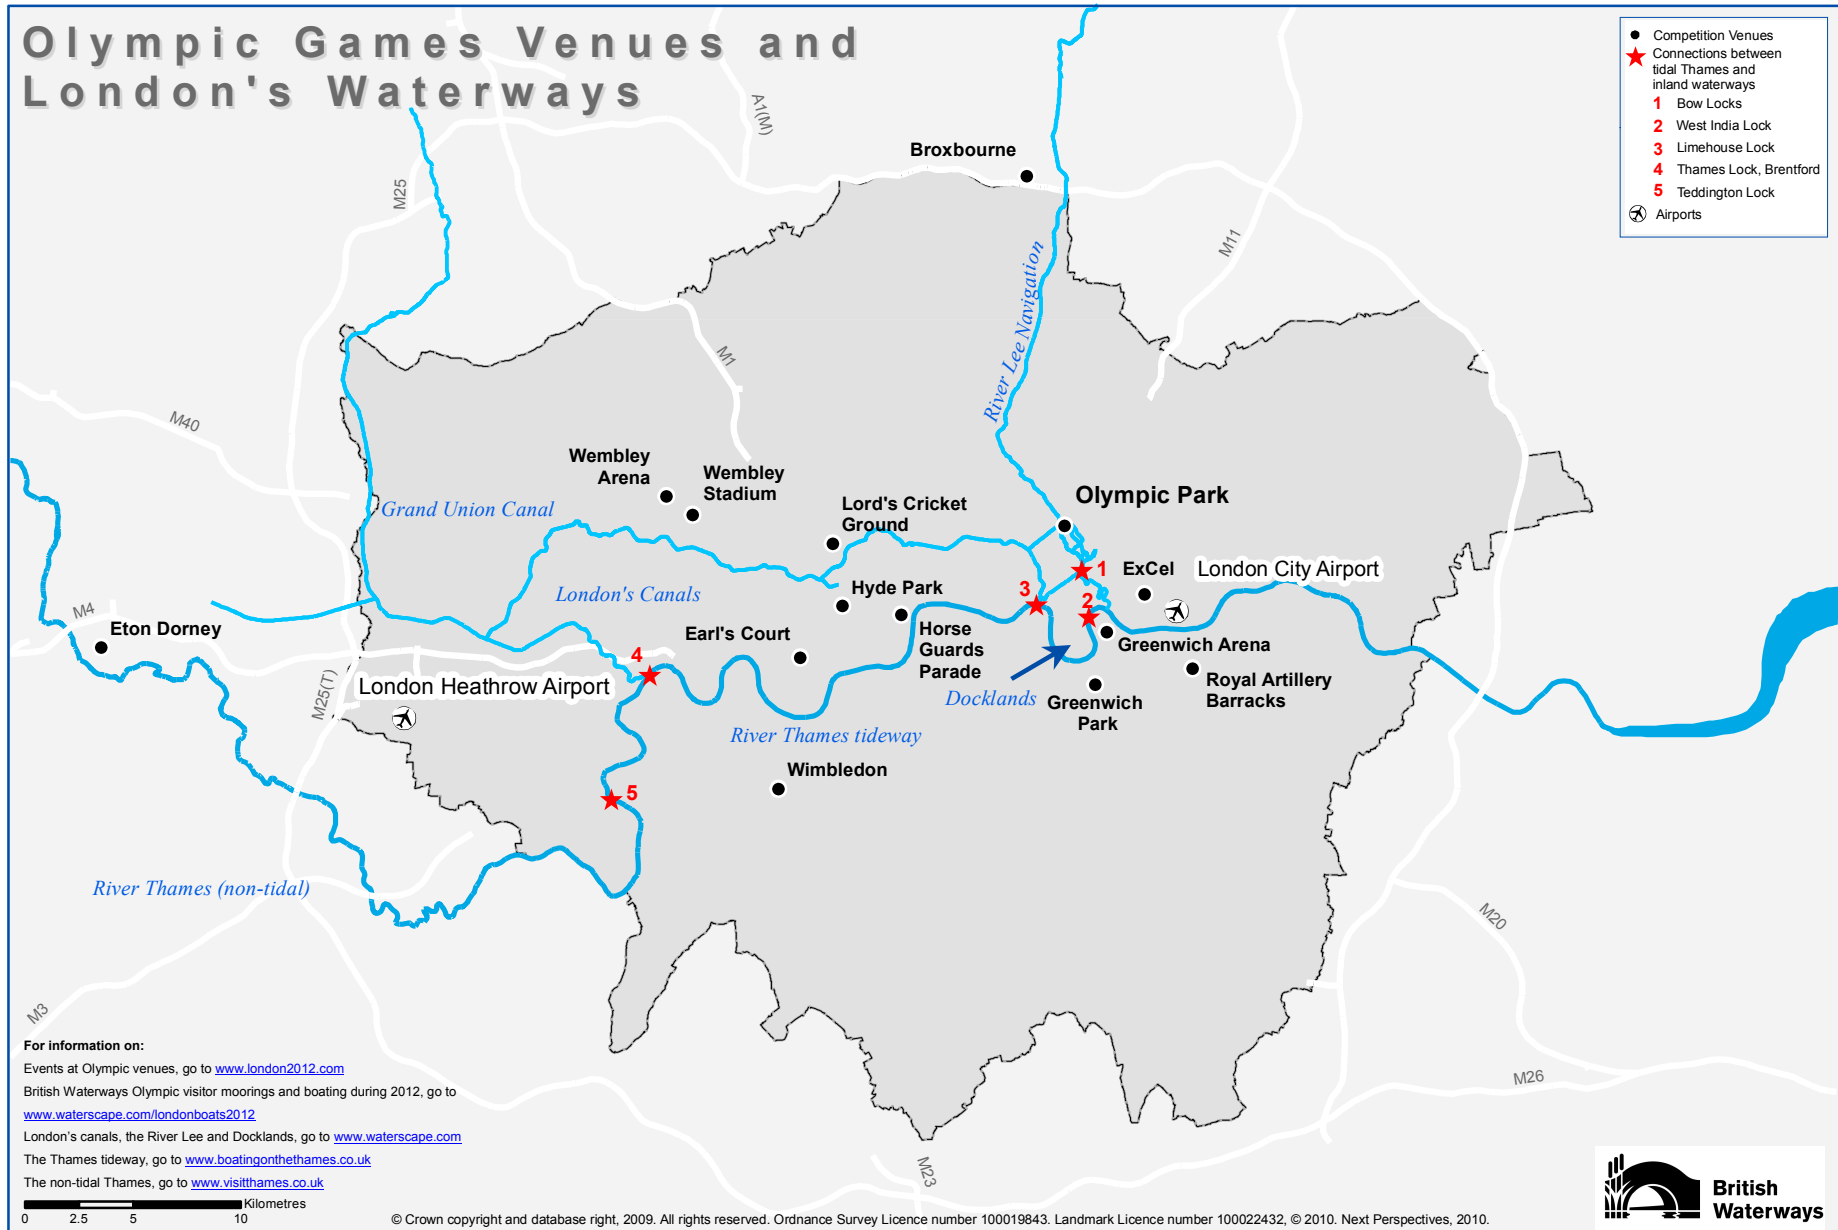

Olympic Games Venues and London's Waterways

- Competition Venues
- ★ Connections between tidal Thames and inland waterways
- 1 Bow Locks
- 2 West India Lock
- 3 Limehouse Lock
- 4 Thames Lock, Brentford
- 5 Teddington Lock
- ✈ Airports

For information on:

Events at Olympic venues, go to www.london2012.com
 British Waterways Olympic visitor moorings and boating during 2012, go to www.waterscape.com/londonboats2012
 London's canals, the River Lee and Docklands, go to www.waterscape.com
 The Thames tideway, go to www.boatingonthames.co.uk
 The non-tidal Thames, go to www.visitthames.co.uk

0 2.5 5 10 Kilometres